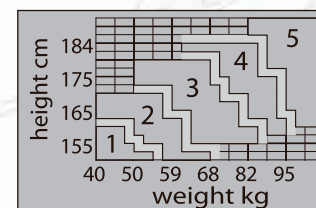

LEGENDA ZA VELIČINE

LEGENDA ZA ODRŽAVANJE

ADRESA Beograd; Milana Milićevića 6. Srbija
Tel. 2404991, Fax. 2401332, e-mail: sanjadesign@eunet.rs